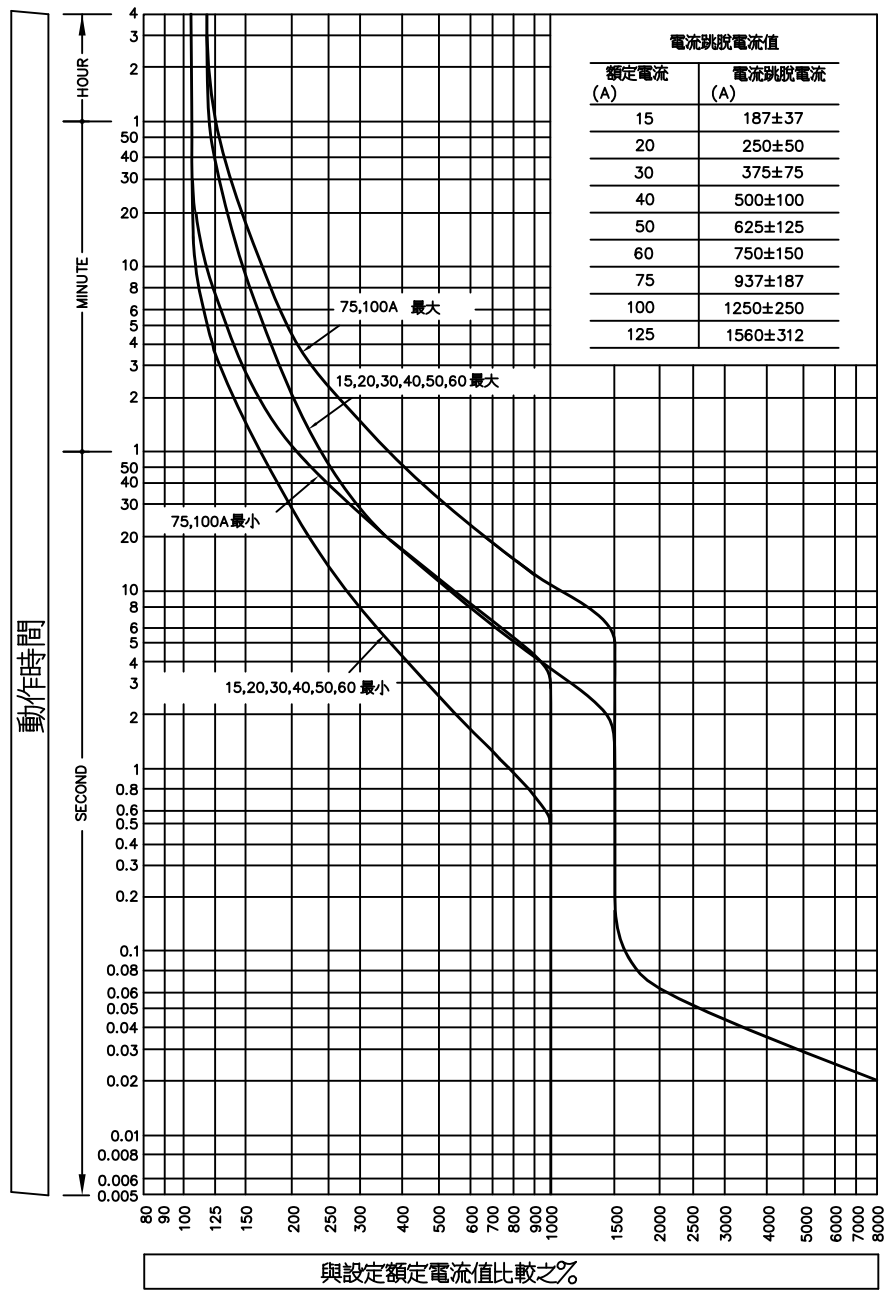

TO-100S(3P)
 TO-125S(3P)
 TG-100H
 TO-125EB(3P)

TG-100H 溫補曲線圖