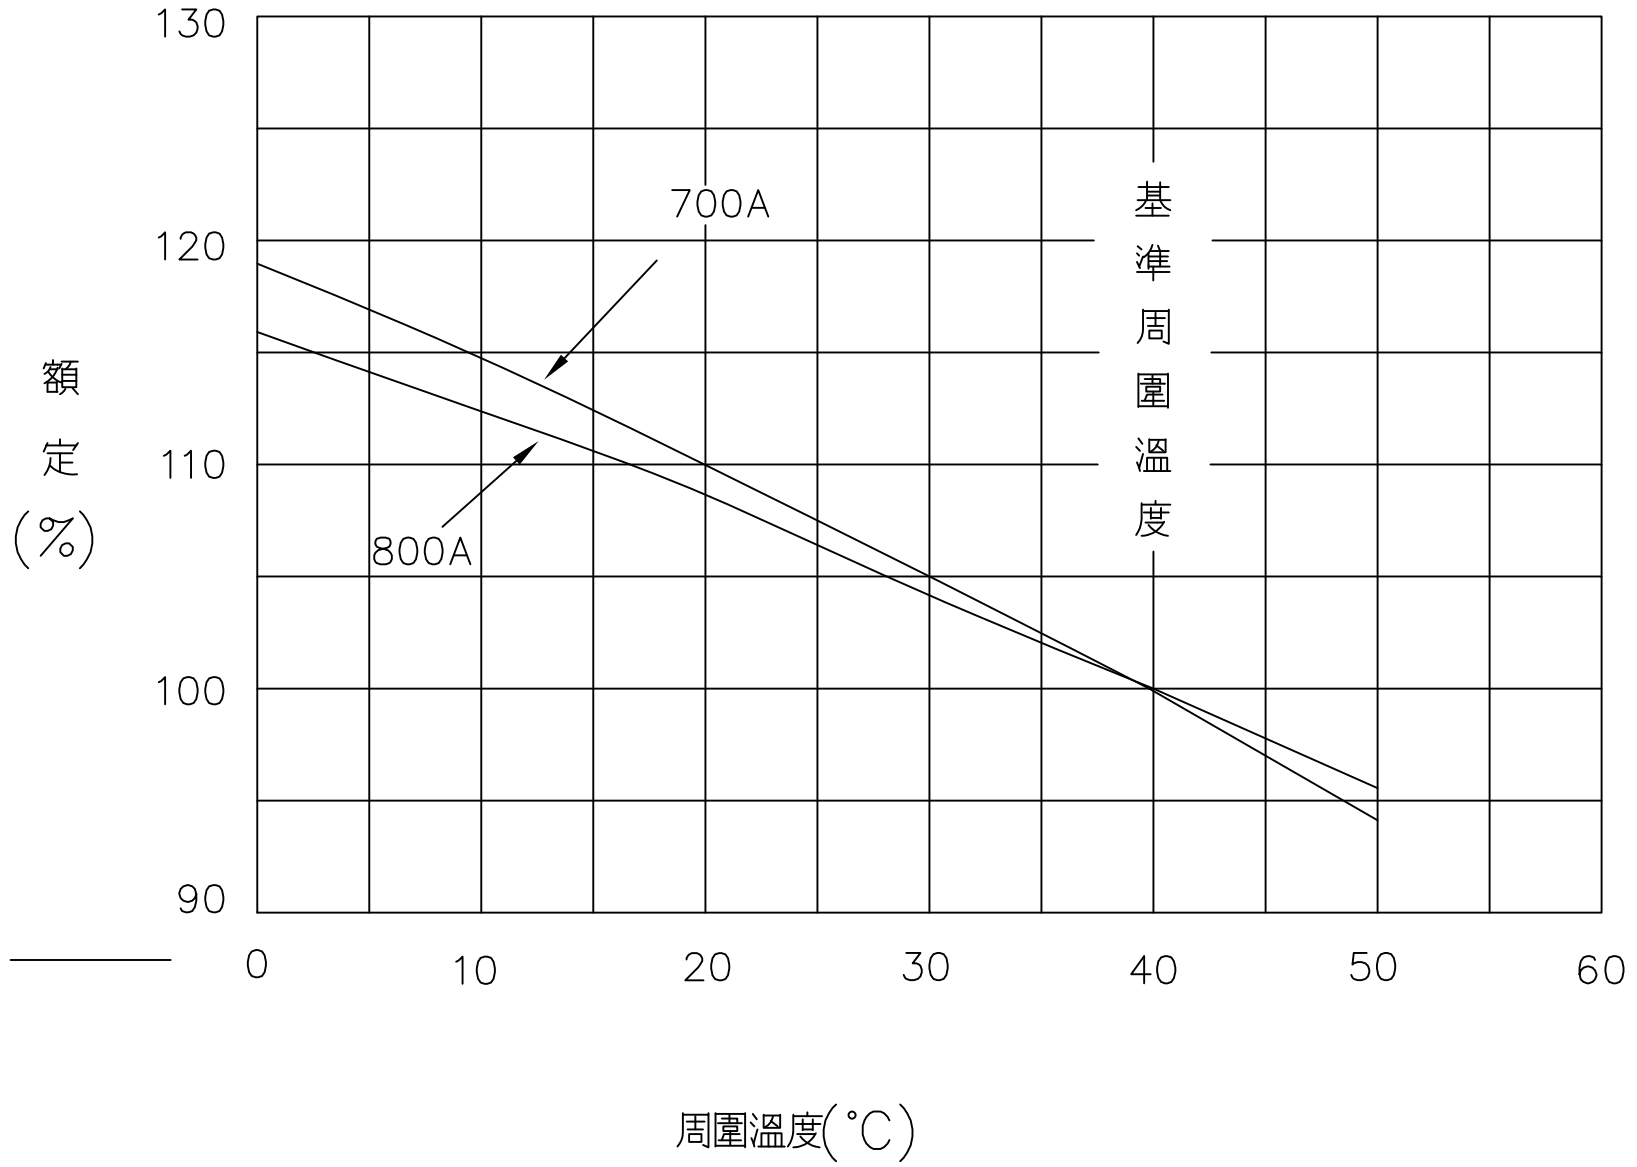

TO-800EB
TO-800S
TG-800H
TG-800HB

基準周圍溫度40°C