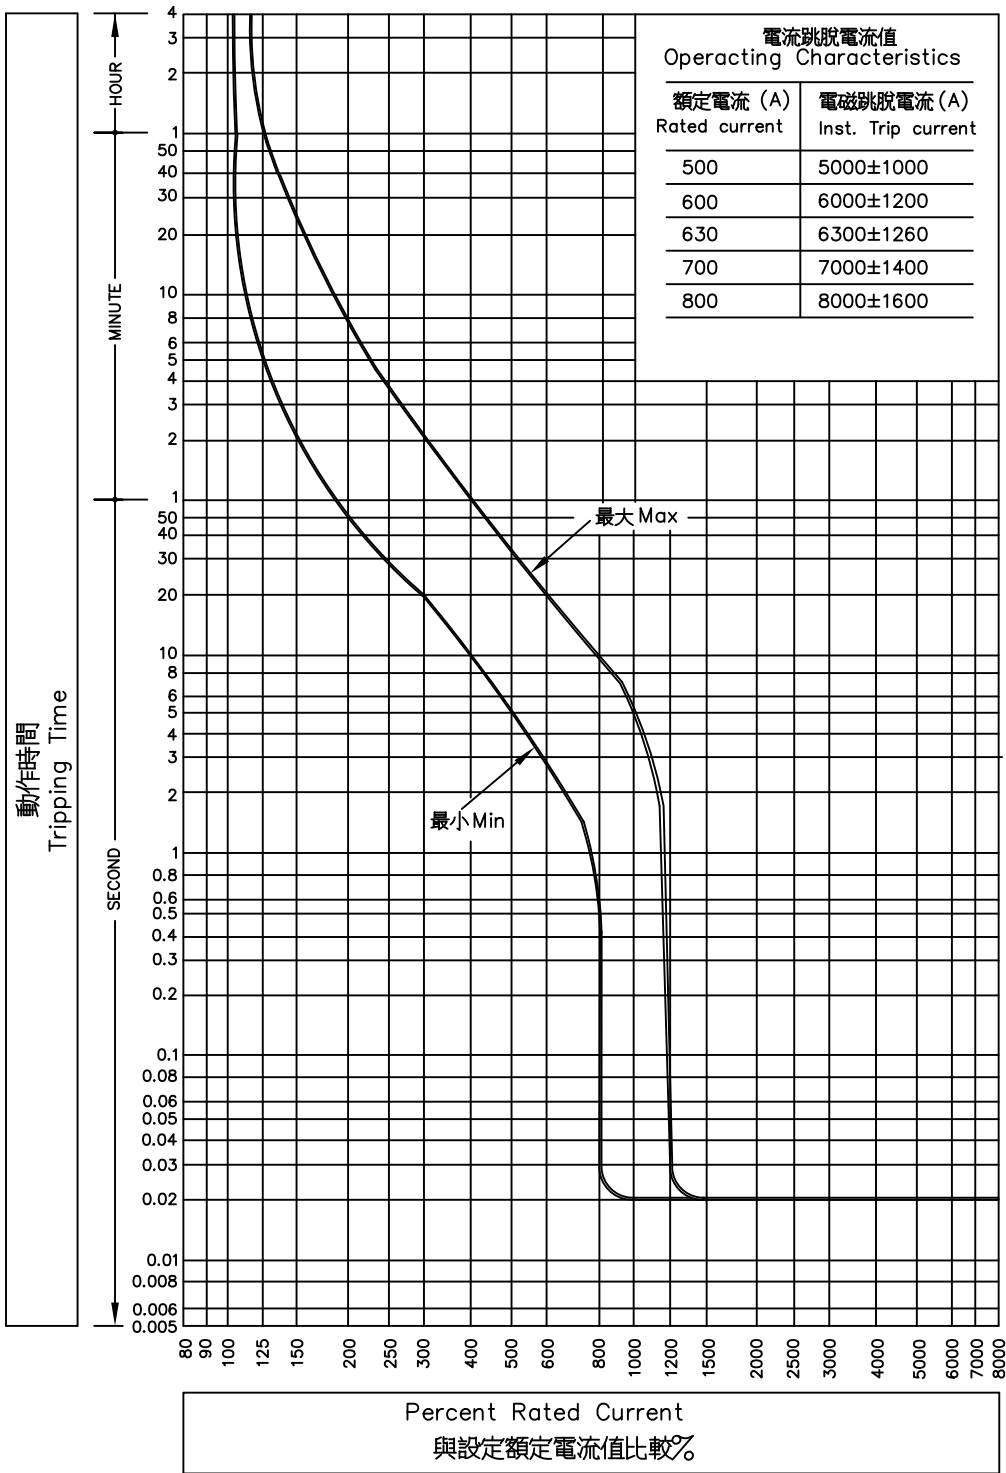

TLB-800H4 TCB-800S1/H1/H2/H4

PS: Calibrate at 40°C