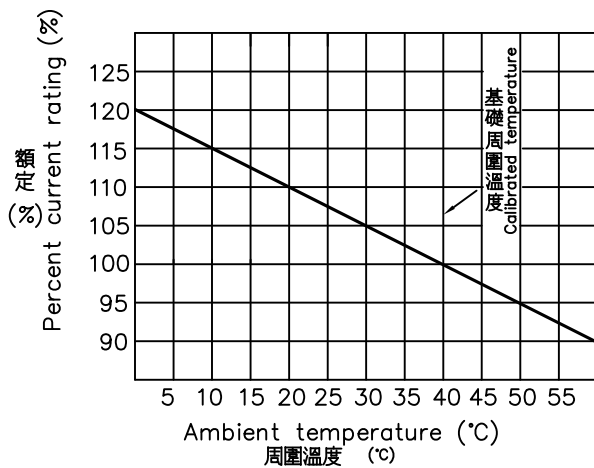

TLB-800H4 TCB-800S1/H1/H2/H4

PS: Calibrate at 40°C